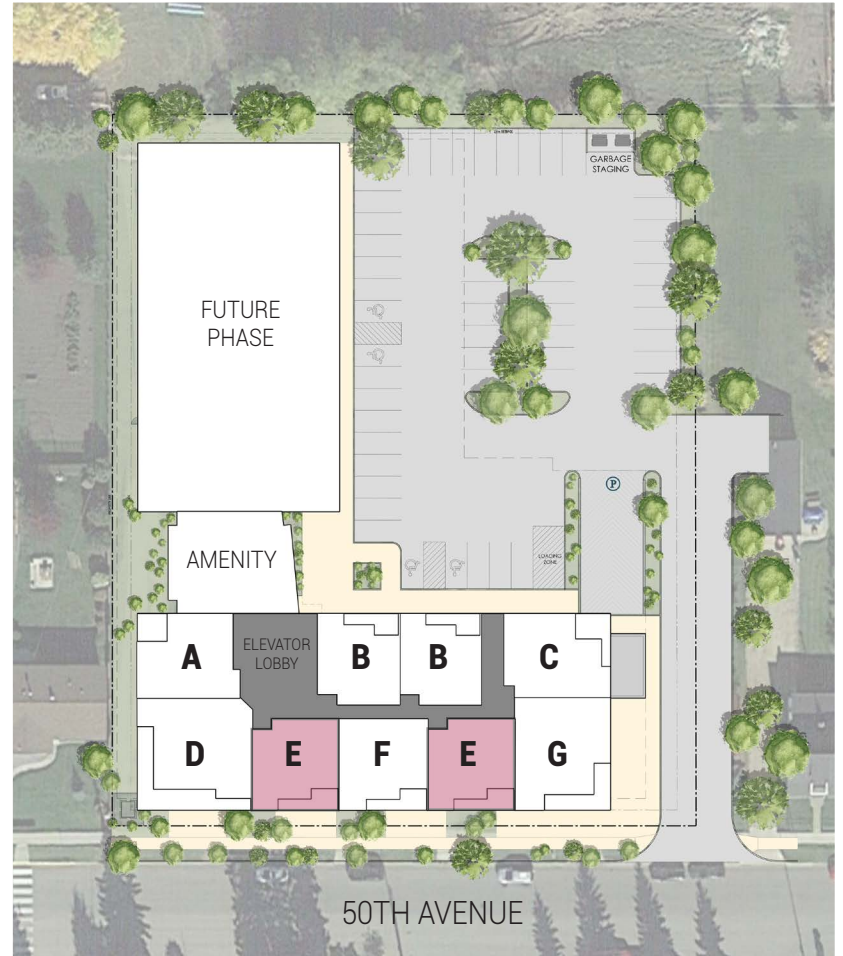

SUITE - E

TWO BEDROOM

SOUTH VIEW

SUITE AREA: 1,171 SF
 BALCONY AREA: 170 SF
 TOTAL LIVING SPACE: 1,341 SF

--- FIREPLACE LOCATION

SITE KEYPLAN

Concept plan subject to change . Room dimensions are approximate only.
 Floor areas shown may vary from actual construction units.