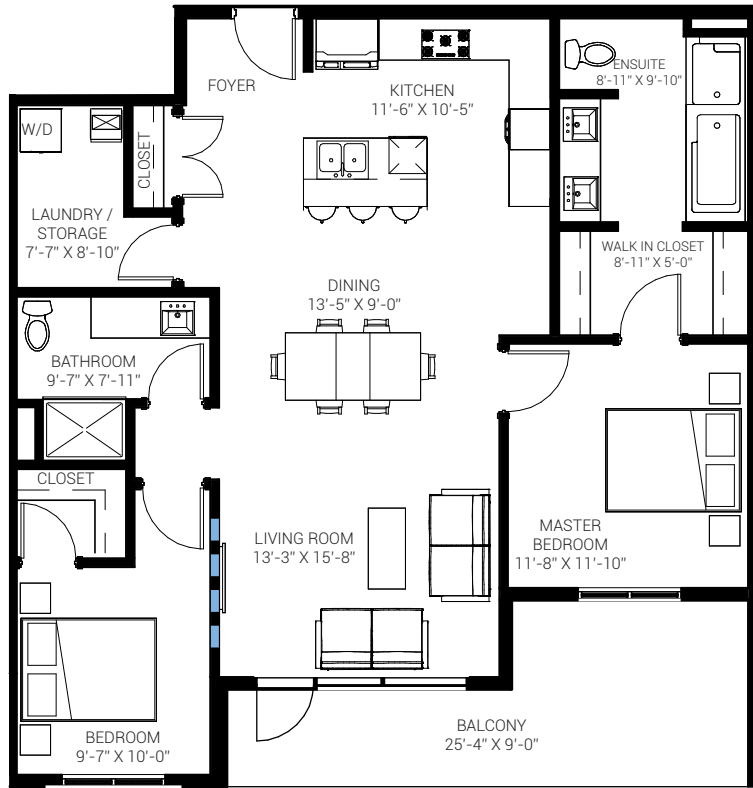

SUITE - E

TWO BEDROOM

SOUTH VIEW

SUITE AREA: 1,171 SF
 BALCONY AREA: 170 SF
 TOTAL LIVING SPACE: 1,341 SF

--- FIREPLACE LOCATION

SITE KEYPLAN

Concept plan subject to change . Room dimensions are approximate only.
 Floor areas shown may vary from actual construction units.