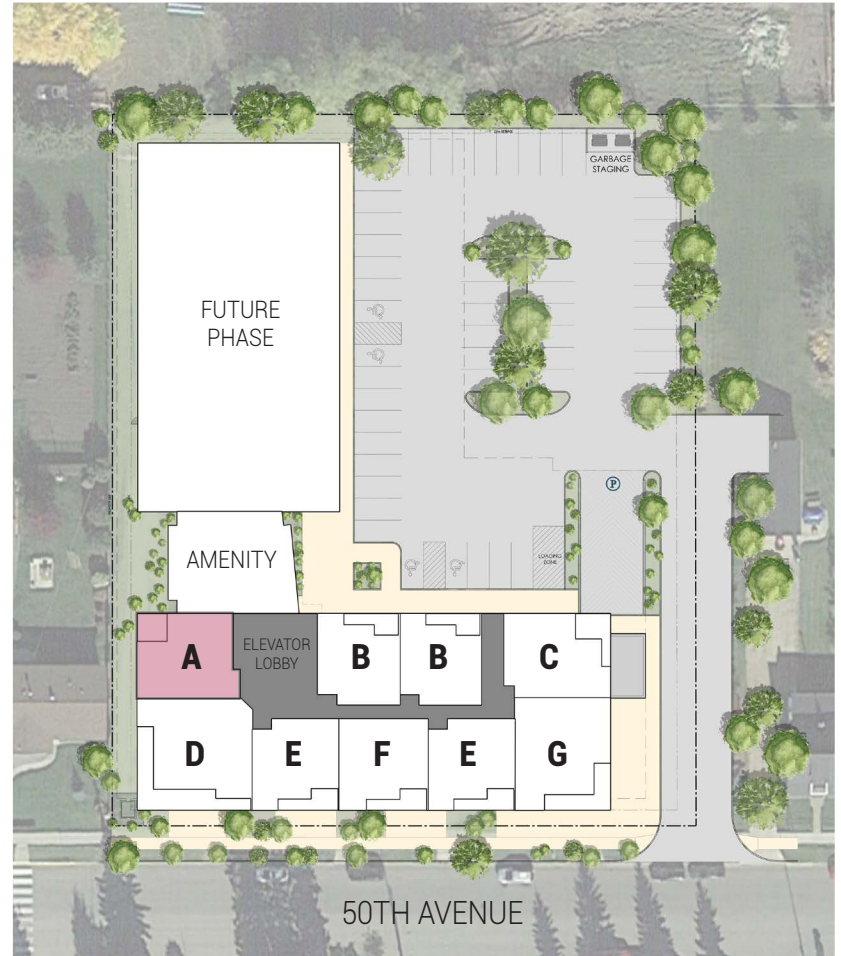

SUITE - A

ONE BEDROOM + DEN

NORTH + WEST VIEW

SUITE AREA: 1,274 SF
 BALCONY AREA: 133 SF
 TOTAL LIVING SPACE: 1,407 SF

- GLASS OPTION
- FIREPLACE LOCATION

SITE KEYPLAN

Concept plan subject to change . Room dimensions are approximate only. Floor areas shown may vary from actual construction units.