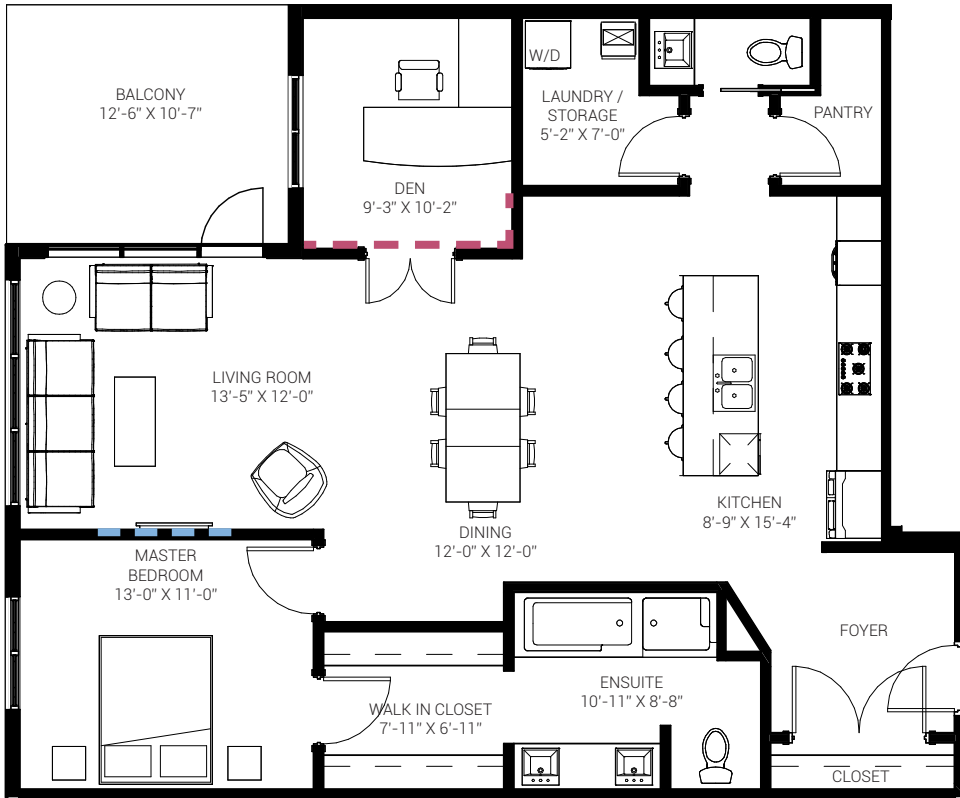

SUITE - A

ONE BEDROOM + DEN

NORTH + WEST VIEW

SUITE AREA: 1,274 SF
 BALCONY AREA: 133 SF
 TOTAL LIVING SPACE: 1,407 SF

- GLASS OPTION
- FIREPLACE LOCATION

SITE KEYPLAN

Concept plan subject to change . Room dimensions are approximate only. Floor areas shown may vary from actual construction units.