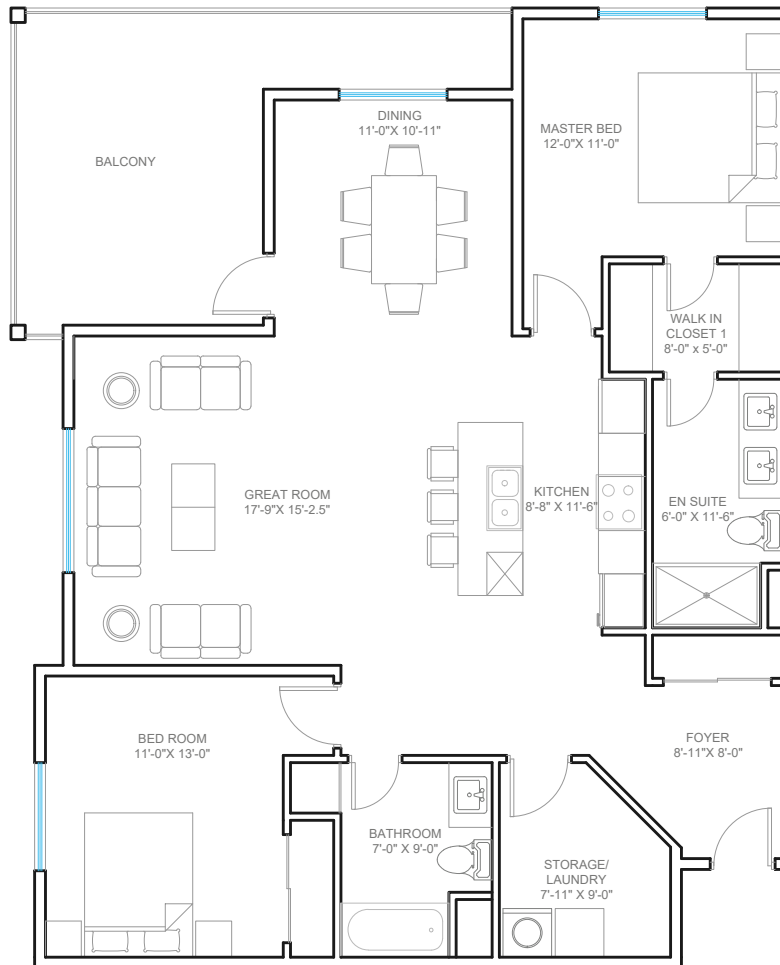

Suite - J

2 Bedroom

North East View

SUITE J

SUITE AREA= 1297.42 ft²
BALCONY AREA= 216.00 ft²

KEY PLAN

Concept plan subject to change . Room dimensions are approximate only.
Floor areas shown may vary from actual construction units.