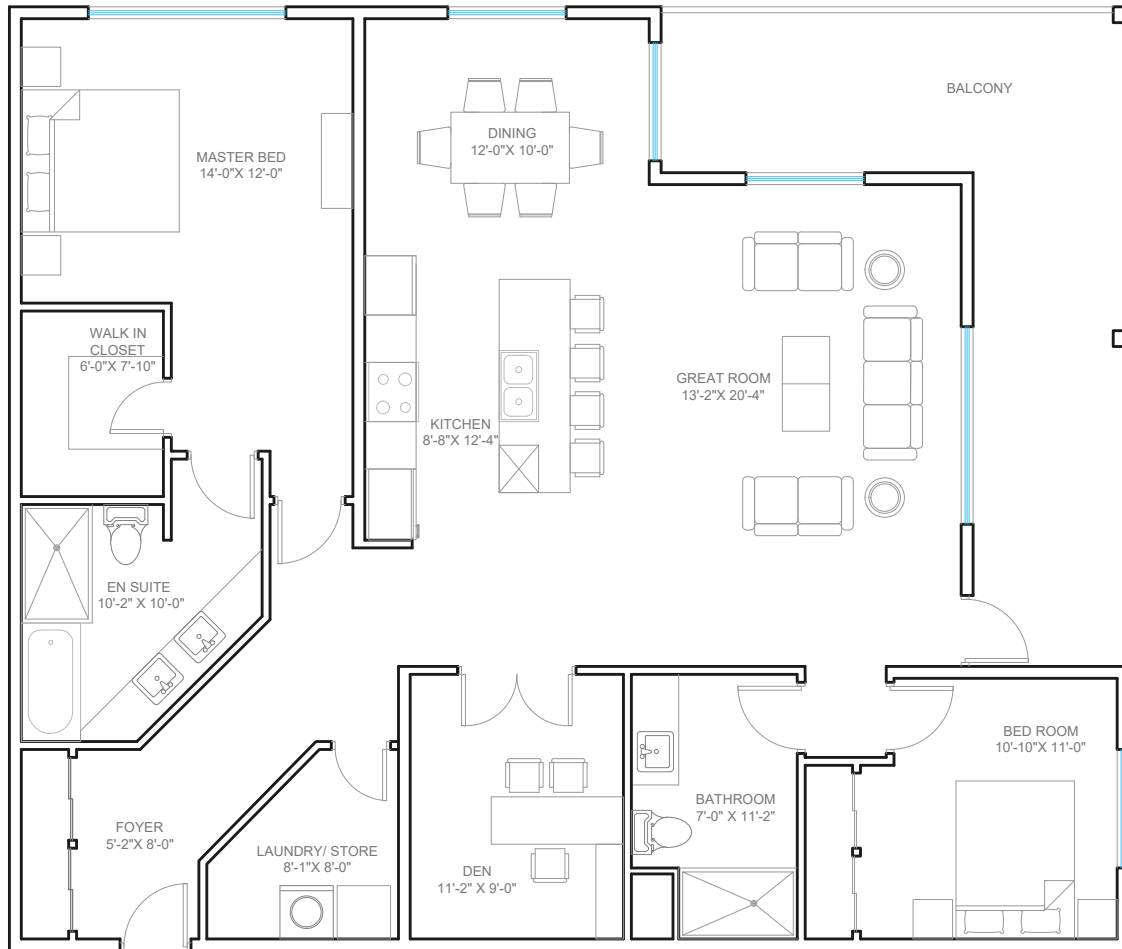

Suite - A

2 Bedroom + Den

SUITE A
 SUITE AREA= 1585.00 ft²
 BALCONY AREA= 275.40 ft²

Concept plan subject to change . Room dimensions are approximate only.
 Floor areas shown may vary from actual construction units.